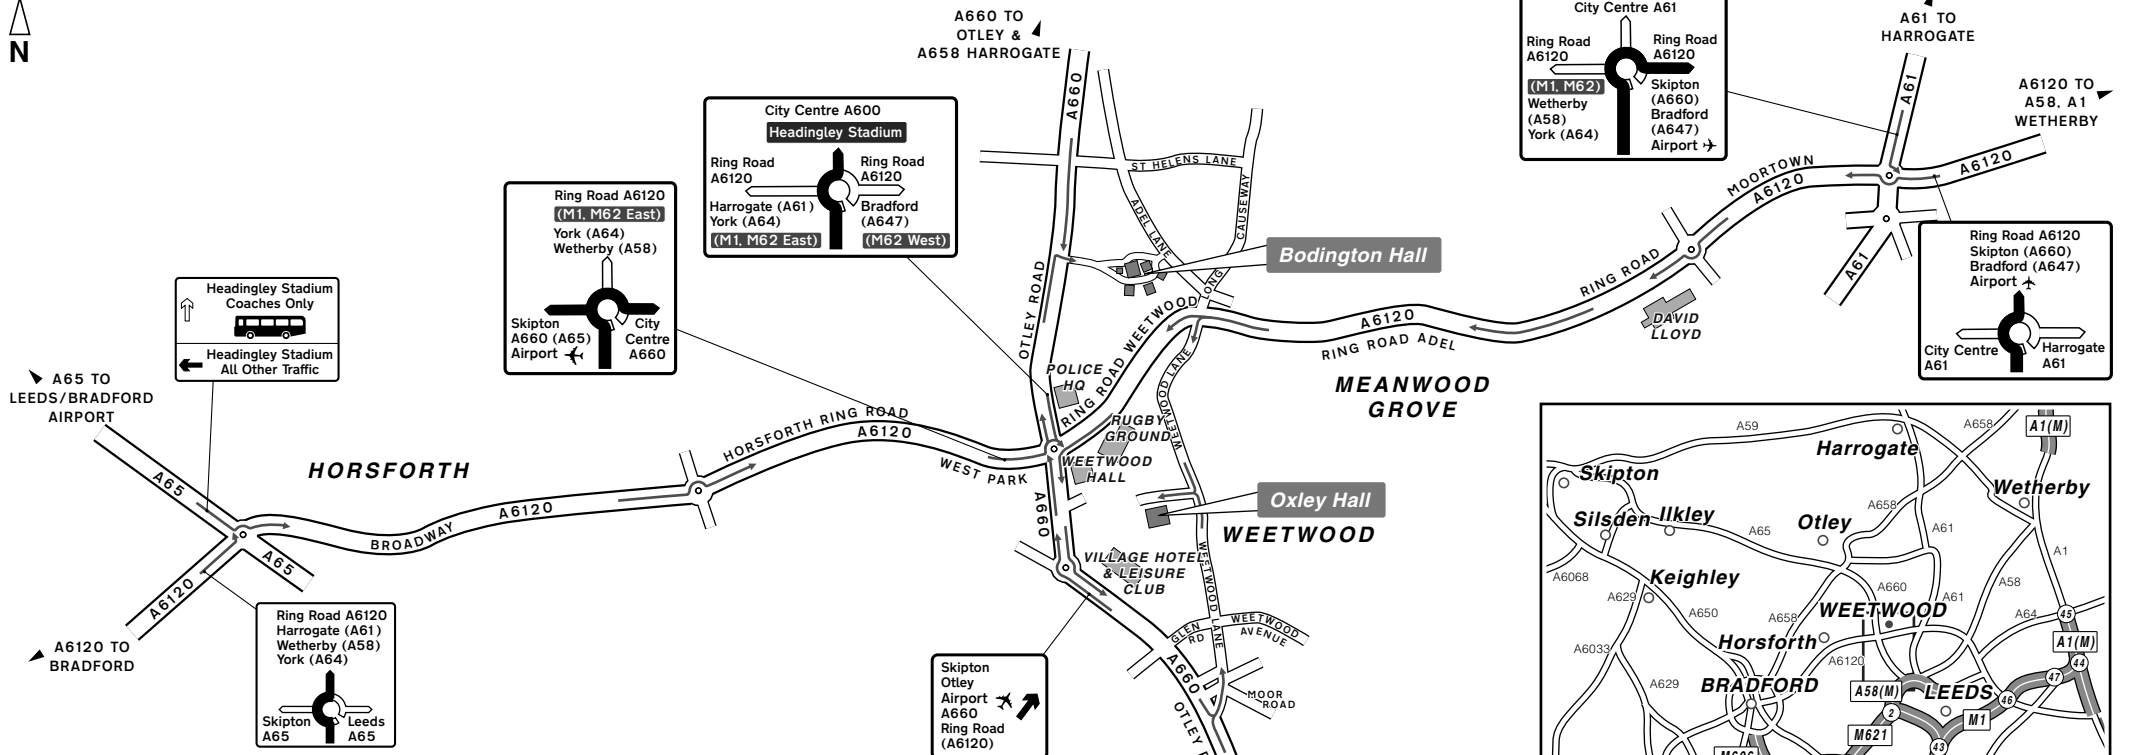

N

 Bodington Hall Otley Road Leeds LS16 5PT	 Oxley Hall Weetwood Road Leeds LS16 8HL
Tel: 0113 216 3199	Tel: 0113 275 5181
Fax: 0113 230 0501	Fax: 0113 275 5181

Public Transport

By Rail, Leeds Station.
Approximately 15 - 20 minutes by taxi.
For information on train operators and times phone National Rail Enquiries on 0845 7484950.

By Bus,
Bus numbers 1, 92, 93, 93c, 96, 96c, 655, 731, 755, 780 all are First Leeds services from the city centre. Bus number 95 will drop you off at the Bodington Hall site.

By Air, Leeds/Bradford Airport.
Approximately 20 - 30 minutes drive away.