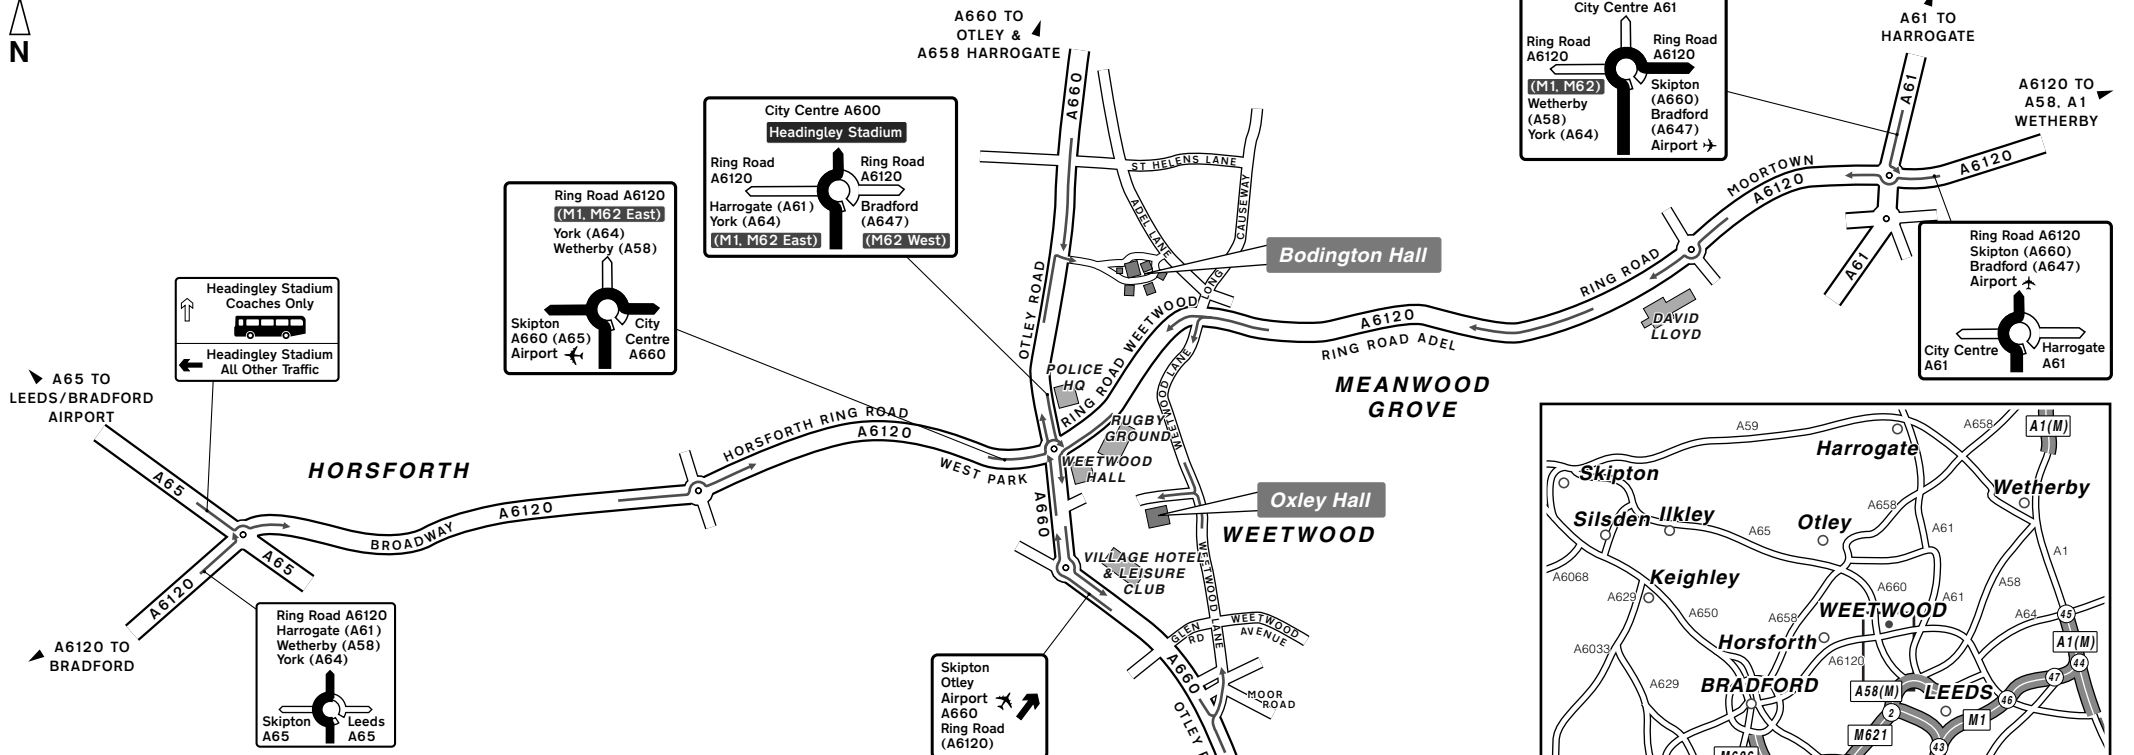

N

 Bodington Hall Otley Road Leeds LS16 5PT	 Oxley Hall Weetwood Road Leeds LS16 8HL
Tel: 0113 216 3199	Tel: 0113 275 5181
Fax: 0113 230 0501	Fax: 0113 275 5181

Public Transport

By Rail, Leeds Station.
 Approximately 15 - 20 minutes by taxi.
 For information on train operators and times phone National Rail Enquiries on 0845 7484950.

By Bus,
 Bus numbers 1, 92, 93, 93c, 96, 96c, 655, 731, 755, 780 all are First Leeds services from the city centre. Bus number 95 will drop you off at the Bodington Hall site.

By Air, Leeds/Bradford Airport.
 Approximately 20 - 30 minutes drive away.